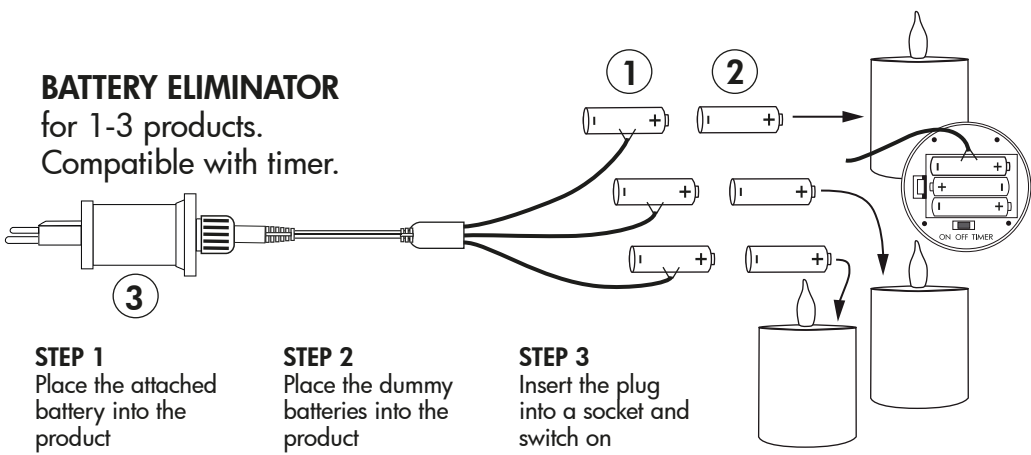

BATTERY ELIMINATOR
for 1-3 products.
Compatible with timer.

W-062-03-1-A
W-062-05-1-A

BATTERY ELIMINATOR
for 1-3 products.
Compatible with timer.

W-062-02-1-A
W-062-04-1-A