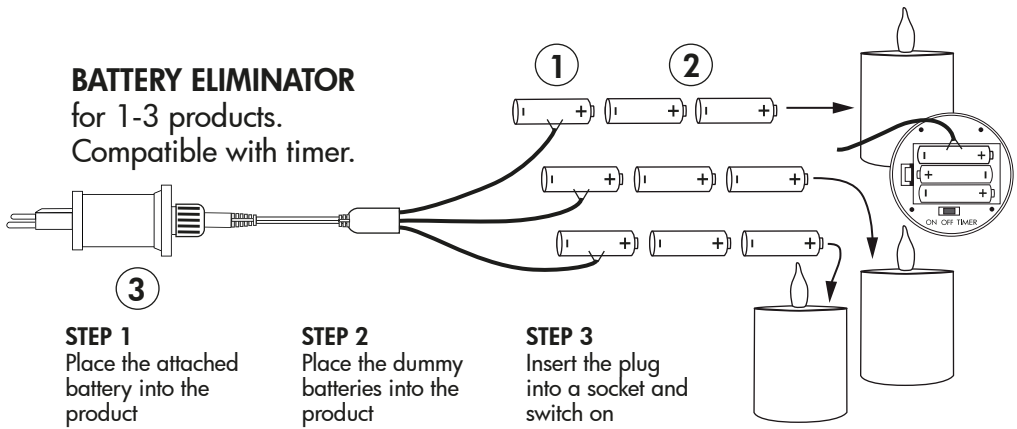

BATTERY ELIMINATOR
for 1-3 products.
Compatible with timer.

W-062-03-1-A
W-062-05-1-A

BATTERY ELIMINATOR
for 1-3 products.
Compatible with timer.

W-062-02-1-A
W-062-04-1-A