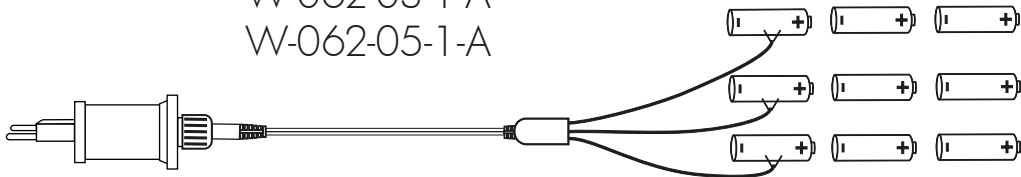

BATTERY ELIMINATOR
for 1-3 products.
Compatible with timer.

W-062-03-1-A
W-062-05-1-A

BATTERY ELIMINATOR
for 1-3 products.
Compatible with timer.

W-062-02-1-A
W-062-04-1-A